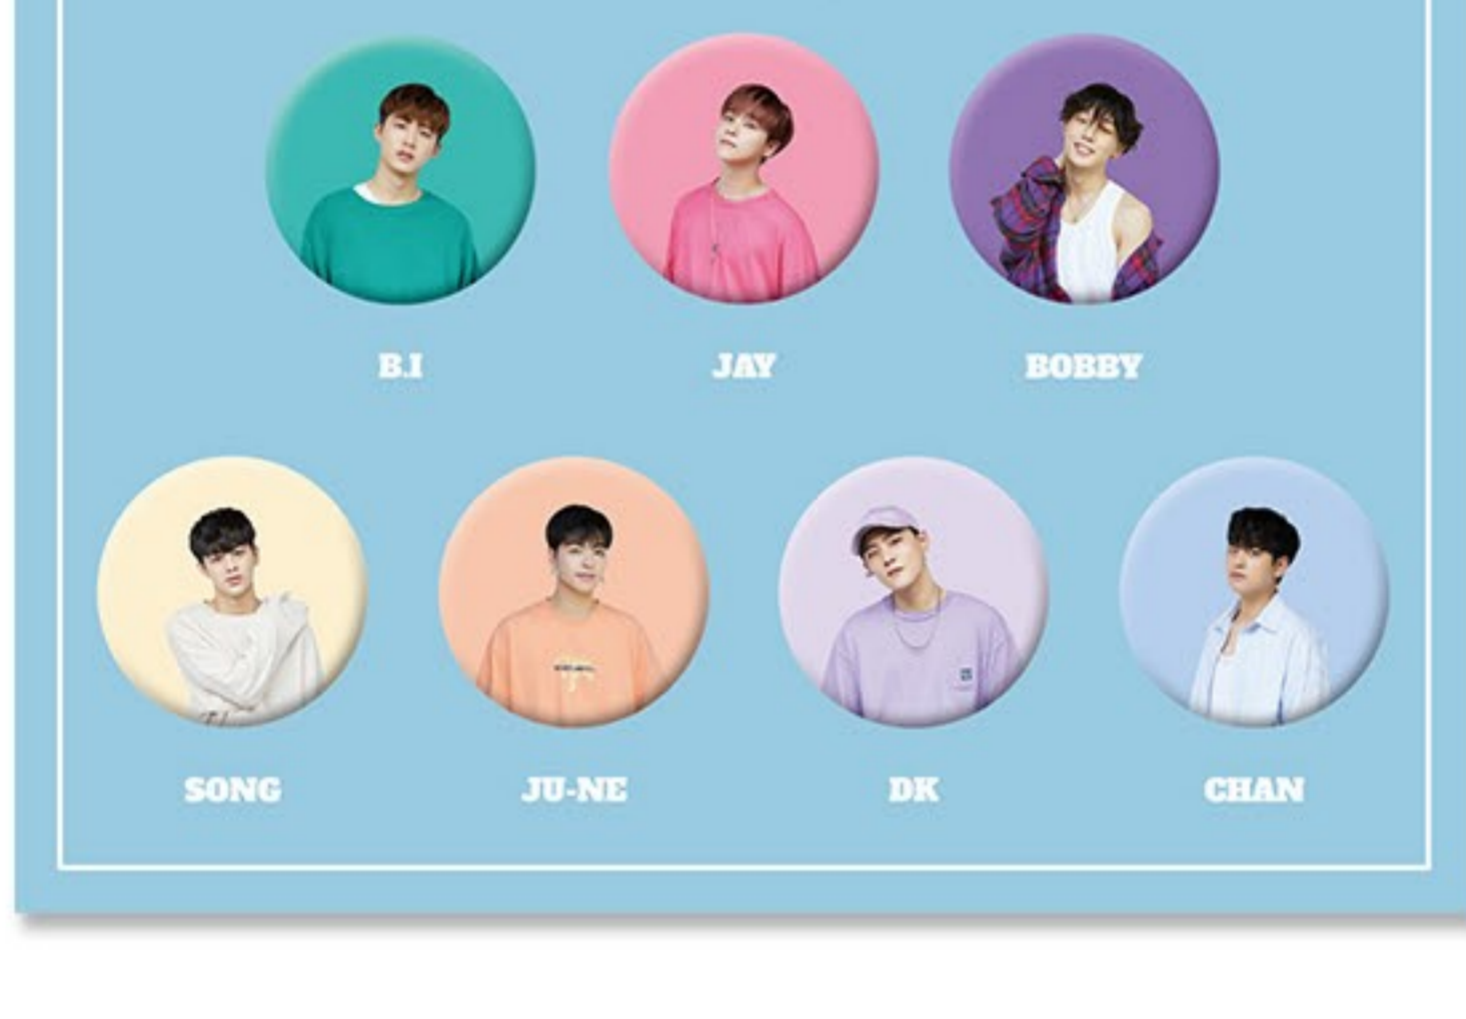

IKON SUMMERTIME SEASON 3 *in Hawaii*

OUTBOX

W220mm x H310mm

PHOTOBOOK 1

W210mm x H297mm

PHOTOBOOK 2

W210mm x H297mm

POSTER SET

W420mm x H297mm

MOUSE PAD

W210mm x H297mm

PIN BUTTON SET

38mm

PHOTO SET

W90mm X H125mm

STICKER SET

W90mm X H125mm

HAND TOWEL

W310mm X H310mm

3 DISCS